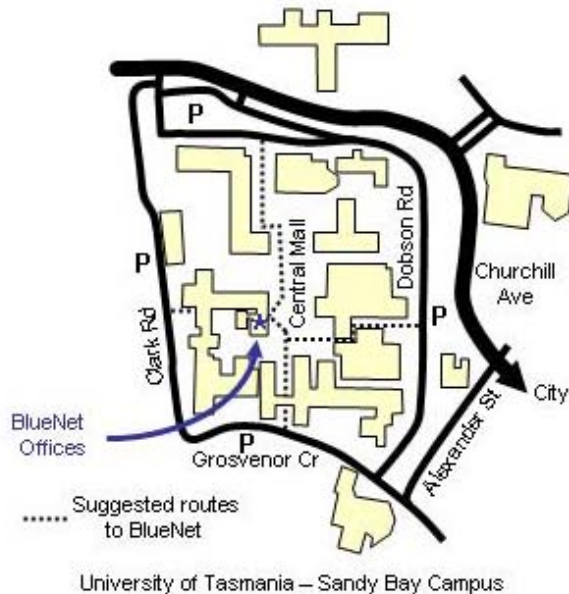

Location of BlueNet Office

The BlueNet offices are located at the University of Tasmania, in the suburb of Sandy Bay, Hobart. The campus is a short taxi ride from Hobart's central business district.

If travelling to the University by taxi, most taxi drivers will recognise directions to the Centenary building on Grosvenor Crescent. From here, the steps between the two sections of this building lead to the central mall. Please inform the BlueNet office if travelling by taxi and this cost will be reimbursed.

The BlueNet Office is located in Rooms 247, 248a and 248b of the Mathematics and Physics Building.

Entry from the Central Mall

Entry from Clark Road

The simplest route to the BlueNet Offices is from the central mall of the campus. Go through the entrance marked 'Mathematics', and come up to the second floor. Turn right at the top of the stairs, and the BlueNet offices are at the end of the corridor.

The offices can also be reached from the entrance to the building on Clark Road. In this case go through the doors to the left, and ascend the stairs to the second floor. At the top of the steps turn left and left again, and walk to the end of the corridor. Turn right, and the BlueNet offices are at the end of this corridor.